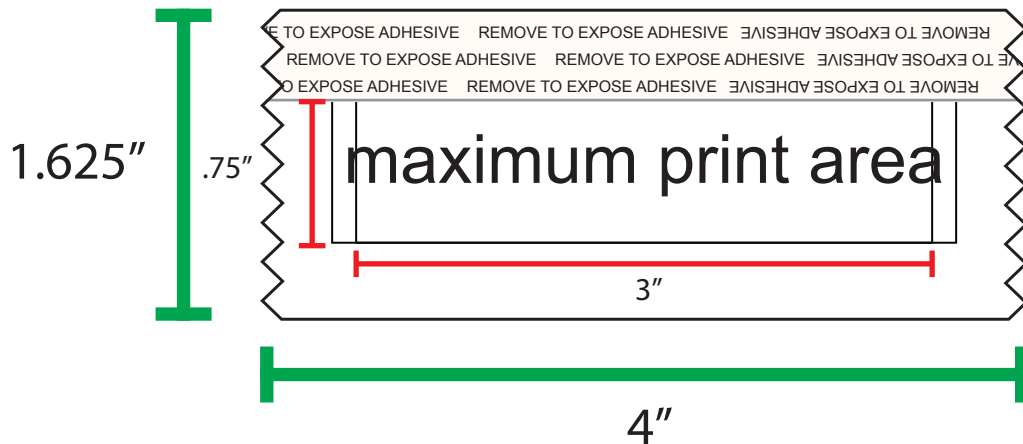

## Ribbon Template

### Art Specifications

300dpi  
High-resolution PDF  
3" Wide x .75" High

Please choose a ribbon  
and imprint color  
combination from our  
approved color list.

**IF YOUR ARTWORK DOES NOT MEET OUR SPECIFICATIONS YOUR ORDER WILL BE PLACED ON HOLD. SOMEONE WILL CONTACT YOU ABOUT WHAT OPTIONS ARE AVAILABLE TO YOU.**